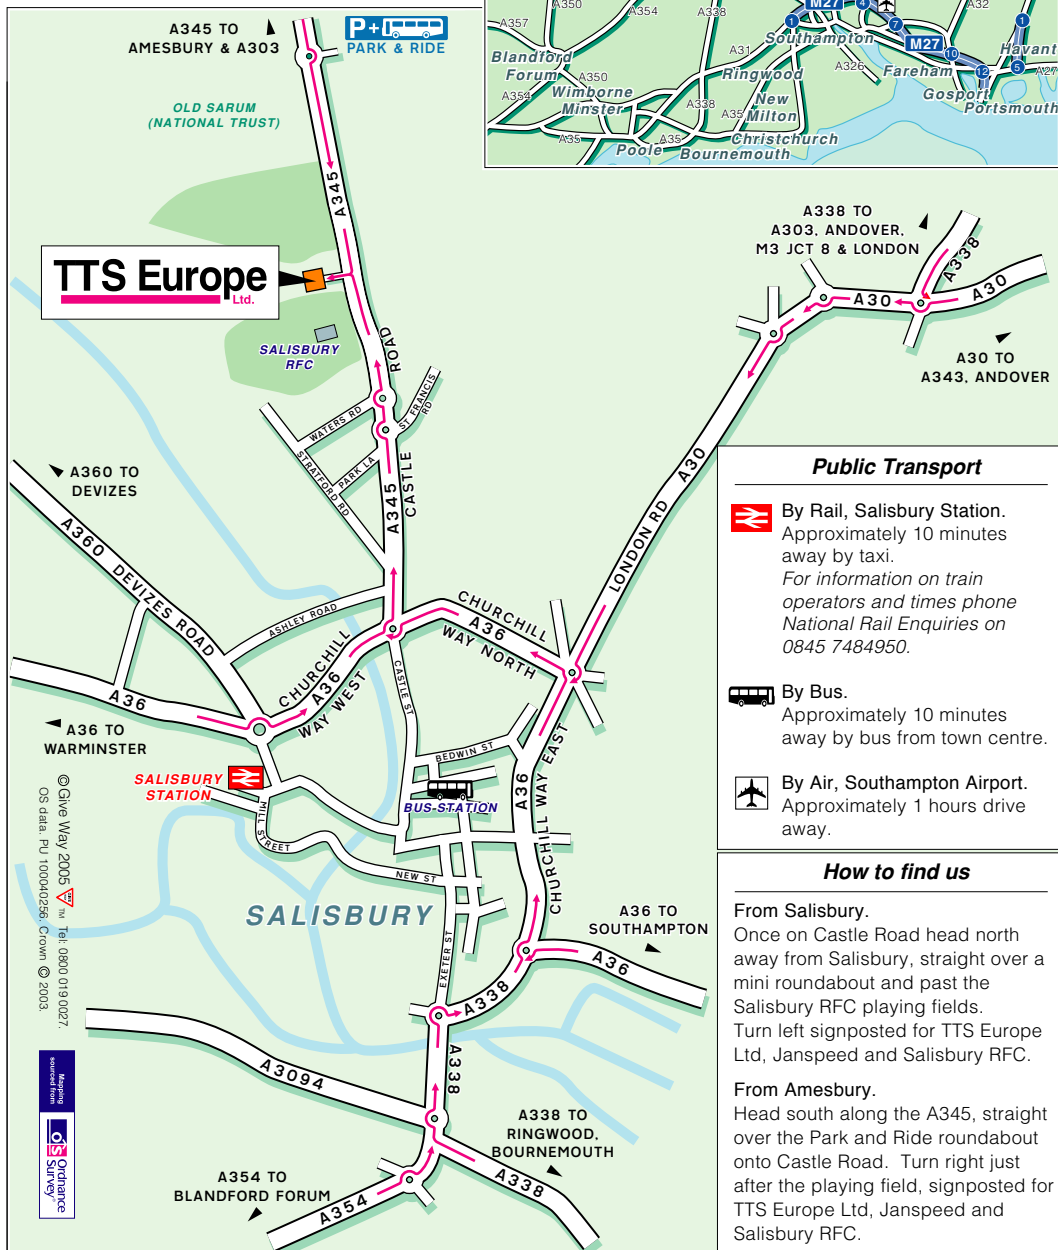

TTS Europe Ltd.

Castle Road, Salisbury SP1 3RX

Tel: +44 (0)1722 323324

Fax: +44 (0)1722 417779

www.ttseurope.com

Public Transport

-  **By Rail, Salisbury Station.**
Approximately 10 minutes away by taxi.
For information on train operators and times phone National Rail Enquiries on 0845 7484950.
-  **By Bus.**
Approximately 10 minutes away by bus from town centre.
-  **By Air, Southampton Airport.**
Approximately 1 hours drive away.

How to find us

From Salisbury.
Once on Castle Road head north away from Salisbury, straight over a mini roundabout and past the Salisbury RFC playing fields. Turn left signposted for TTS Europe Ltd, Janspeed and Salisbury RFC.

From Amesbury.
Head south along the A345, straight over the Park and Ride roundabout onto Castle Road. Turn right just after the playing field, signposted for TTS Europe Ltd, Janspeed and Salisbury RFC.

© Give Way 2005
OS data, PU 100040256, Crown © 2003
Map data sourced from Ordnance Survey