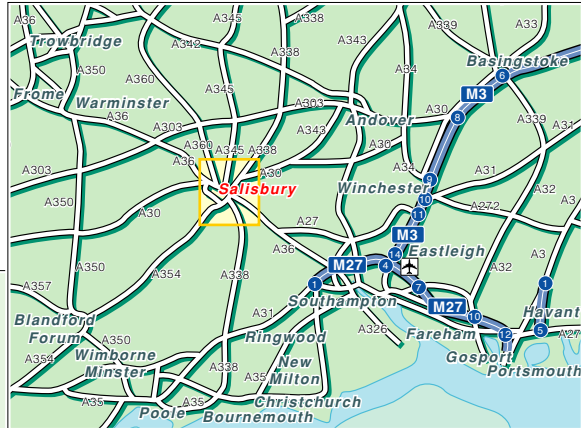

TTS Europe Ltd.

Castle Road, Salisbury SP1 3RX

Tel: +44 (0)1722 323324

Fax: +44 (0)1722 417779

www.ttseurope.com

Public Transport

-  **By Rail, Salisbury Station.**
Approximately 10 minutes away by taxi.
For information on train operators and times phone National Rail Enquiries on 0845 7484950.
-  **By Bus.**
Approximately 10 minutes away by bus from town centre.
-  **By Air, Southampton Airport.**
Approximately 1 hours drive away.

How to find us

From Salisbury.
Once on Castle Road head north away from Salisbury, straight over a mini roundabout and past the Salisbury RFC playing fields. Turn left signposted for TTS Europe Ltd, Janspeed and Salisbury RFC.

From Amesbury.
Head south along the A345, straight over the Park and Ride roundabout onto Castle Road. Turn right just after the playing field, signposted for TTS Europe Ltd, Janspeed and Salisbury RFC.